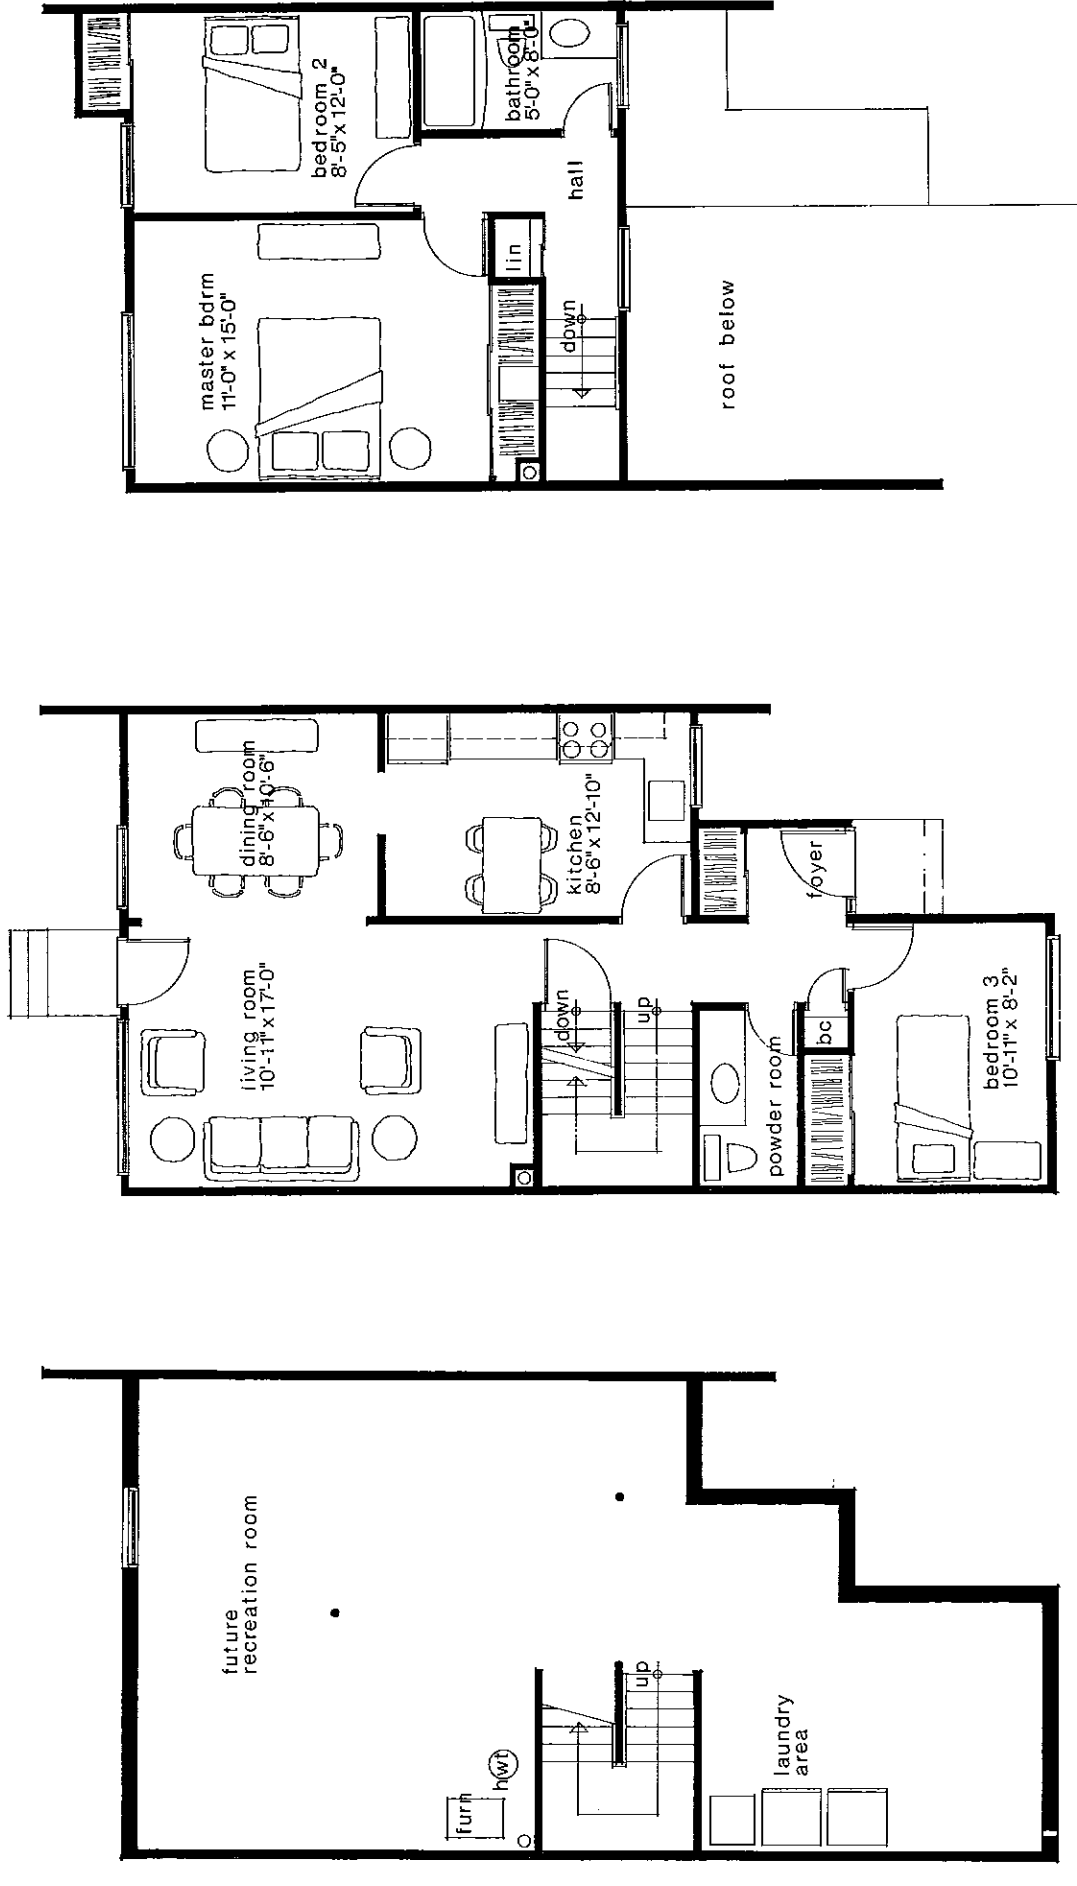

Deerfield court

GARDEN HOMES TYPE C

BASEMENT

GROUND FLOOR

SECOND FLOOR

THESE PLANS ARE FOR DISPLAY ONLY, ACTUAL DIMENSIONS MAY VARY SLIGHTLY.

DOUGLAS MACDONALD HOMES LTD. 3856 RICHMOND RD.

Deerfield court

GARDEN HOMES TYPE D

BASEMENT

GROUND FLOOR

SECOND FLOOR

THESE PLANS ARE FOR DISPLAY ONLY, ACTUAL DIMENSIONS MAY VARY SLIGHTLY.

DOUGLAS MACDONALD HOMES LTD. 3856 RICHMOND RD.

Deerfield court

GARDEN HOMES TYPE E

SECOND FLOOR

GROUND FLOOR

BASEMENT

THESE PLANS ARE FOR DISPLAY ONLY, ACTUAL DIMENSIONS MAY VARY SLIGHTLY.

DOUGLAS MACDONALD HOMES LTD. 3856 RICHMOND RD.

Deerfield court

40,900.

GARDEN HOMES TYPE F

BASEMENT

GROUND FLOOR

SECOND FLOOR

THESE PLANS ARE FOR DISPLAY ONLY, ACTUAL DIMENSIONS MAY VARY SLIGHTLY.

DOUGLAS MACDONALD HOMES LTD. 3856 RICHMOND RD.