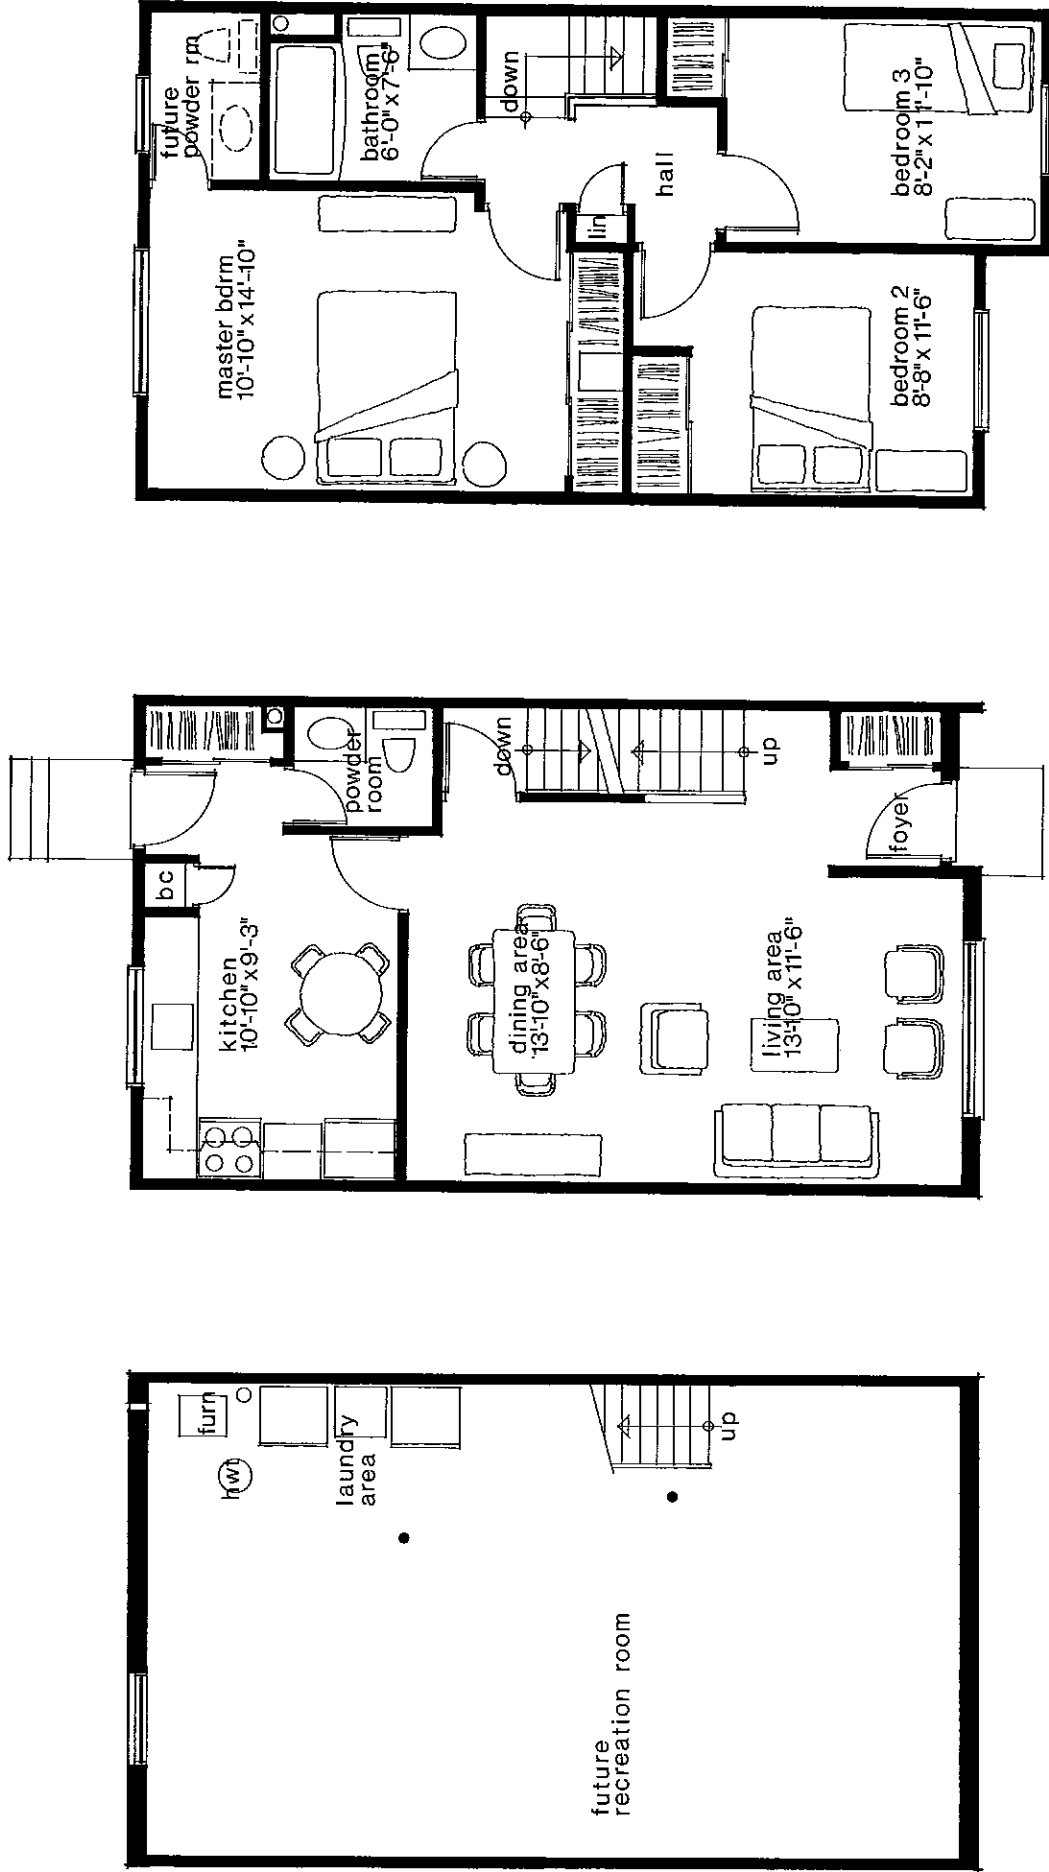

Deerfield court

GARDEN HOMES TYPE C

BASEMENT

GROUND FLOOR

SECOND FLOOR

THESE PLANS ARE FOR DISPLAY ONLY, ACTUAL DIMENSIONS MAY VARY SLIGHTLY.

DOUGLAS MACDONALD HOMES LTD. 3856 RICHMOND RD.

Deerfield court

GARDEN HOMES TYPE D

BASEMENT

GROUND FLOOR

SECOND FLOOR

THESE PLANS ARE FOR DISPLAY ONLY, ACTUAL DIMENSIONS MAY VARY SLIGHTLY.

DOUGLAS MACDONALD HOMES LTD. 3856 RICHMOND RD.

Deerfield court

GARDEN HOMES TYPE E

SECOND FLOOR

GROUND FLOOR

BASEMENT

THESE PLANS ARE FOR DISPLAY ONLY, ACTUAL DIMENSIONS MAY VARY SLIGHTLY.

DOUGLAS MACDONALD HOMES LTD. 3856 RICHMOND RD.

Deerfield court

40,900.

GARDEN HOMES TYPE F

BASEMENT

GROUND FLOOR

SECOND FLOOR

THESE PLANS ARE FOR DISPLAY ONLY, ACTUAL DIMENSIONS MAY VARY SLIGHTLY.

DOUGLAS MACDONALD HOMES LTD. 3856 RICHMOND RD.